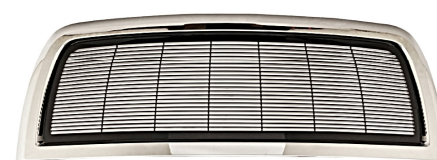

PBG-8515
CHROME OUTER SHELL + GLOSSY BLACK BILLET
10-15 DODGE RAM 2500/3500 FULL REPLACEMENT